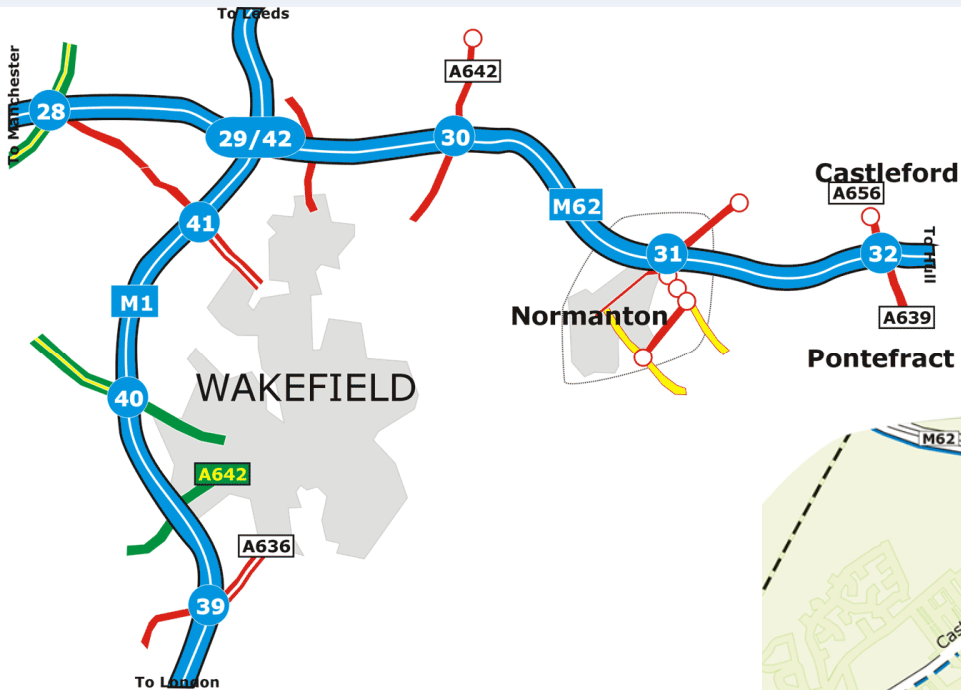

The Freeston Business & Enterprise College

Making The Difference

Location:

Freeston Business & Enterprise College is approximately 5 miles northeast of Wakefield.

Directions to the College:

From the M62: exit at J31 and follow the A655 (signposted Normanton) through two pelican crossings. At the first traffic lights, with the Black Swan public house to your right, turn left onto Syndale Road. After approximately 1/2 mile, turn right onto Favell Avenue.

From Wakefield: take the A638 Doncaster Road out of Wakefield and turn left at traffic lights onto the A655, signposted Normanton and Castleford. Turn left at the second roundabout, onto Syndale Road. After approximately 1/2 mile, turn left onto Favell Avenue, immediately after the grey railings.

Entrance to the School Reception/Visitors' Car Park is the first turning on the left on Favell Avenue.

Bus Routes to Favell Avenue:

- From Castleford: 189
- From Wakefield: 147, 184, 185, 188, 189
- From Pontefract: 147
- Bus routes to Dalefield Road (adjacent to Favell Avenue) 184, 185, 186