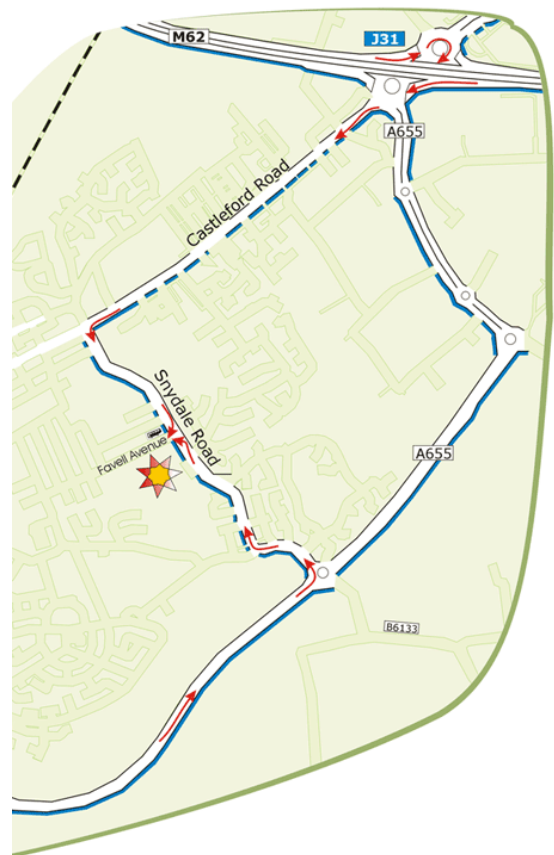

The Freeston Business & Enterprise College

Making The Difference

Location:

Freeston Business & Enterprise College is approximately 5 miles northeast of Wakefield.

Directions to the College:

From the M62: exit at J31 and follow the A655 (signposted Normanton) through two pelican crossings. At the first traffic lights, with the Black Swan public house to your right, turn left onto Syndale Road. After approximately 1/2 mile, turn right onto Favell Avenue.

From Wakefield: take the A638 Doncaster Road out of Wakefield and turn left at traffic lights onto the A655, signposted Normanton and Castleford. Turn left at the second roundabout, onto Syndale Road. After approximately 1/2 mile, turn left onto Favell Avenue, immediately after the grey railings.

Entrance to the School Reception/Visitors' Car Park is the first turning on the left on Favell Avenue.

Bus Routes to Favell Avenue:

- From Castleford: 189
- From Wakefield: 147, 184, 185, 188, 189
- From Pontefract: 147
- Bus routes to Dalefield Road (adjacent to Favell Avenue) 184, 185, 186